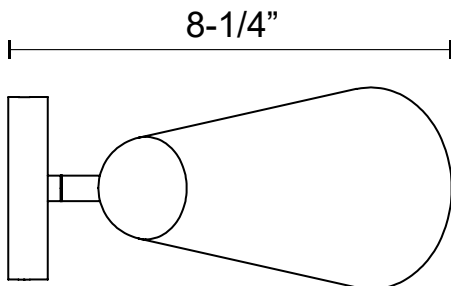

alora mood

P. 1.855.855.8926

CANADA: 19054 28TH Avenue Surrey - BC V3Z 6M3

USA: 3035 E. Lone Mountain Rd - Las Vegas, NV, 89081

DANIEL WV578805

FIXTURE DIMENSIONS	W5" x H10-1/2" x E8-1/4"
EXTENSION	8-1/4"
LAMP TYPE	E26
MAX WATTAGE	60W
BULB QTY	1
BULBS INCLUDED	No
VOLTAGE	120V
DIMMABLE	Full Range Dimmer Switch
SWITCH	Full Range Dimmer Switch
SHADE DIMENSIONS	D5" x H10-1/2"
MATERIAL	Steel
INSTALL OPTIONS	Down Only; Wall;
LOCATION	Damp
CANOPY DIMENSIONS	D4-5/8" x E1"
PAINT FINISH	AG01; MB01; WH01;

[D - Diameter, L - Length, W - Width, H - Height, E - Extension]

AVAILABLE FINISHES:

WV578805WHAG
Aged Gold/White

WV578805MBAG
Aged Gold/Matte
Black

*For complete warranty terms, please visit: www.aloralighting.com/warranty