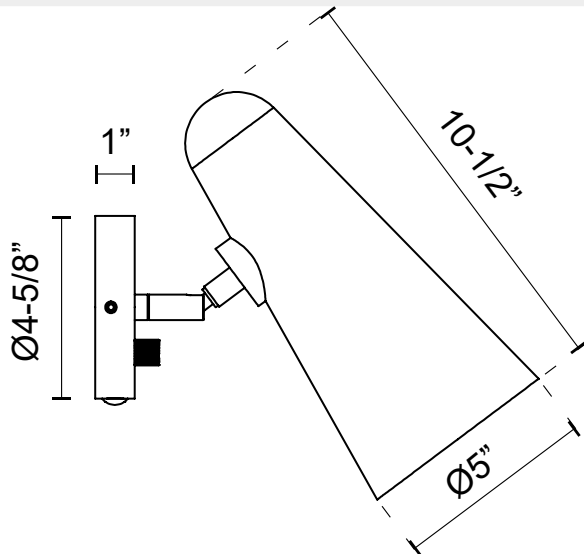

alora mood

P. 1.855.855.8926

CANADA: 19054 28TH Avenue Surrey - BC V3Z 6M3

USA: 3035 E. Lone Mountain Rd - Las Vegas, NV, 89081

DANIEL WV578805

FIXTURE DIMENSIONS	W5" x H10-1/2" x E8-1/4"
EXTENSION	8-1/4"
LAMP TYPE	E26
MAX WATTAGE	60W
BULB QTY	1
BULBS INCLUDED	No
VOLTAGE	120V
DIMMABLE	Full Range Dimmer Switch
SWITCH	Full Range Dimmer Switch
SHADE DIMENSIONS	D5" x H10-1/2"
MATERIAL	Steel
INSTALL OPTIONS	Down Only; Wall;
LOCATION	Damp
CANOPY DIMENSIONS	D4-5/8" x E1"
PAINT FINISH	AG01; MB01; WH01;

[D - Diameter, L - Length, W - Width, H - Height, E - Extension]

AVAILABLE FINISHES:

WV578805WHAG
Aged Gold/White

WV578805MBAG
Aged Gold/Matte
Black

*For complete warranty terms, please visit: www.aloralighting.com/warranty